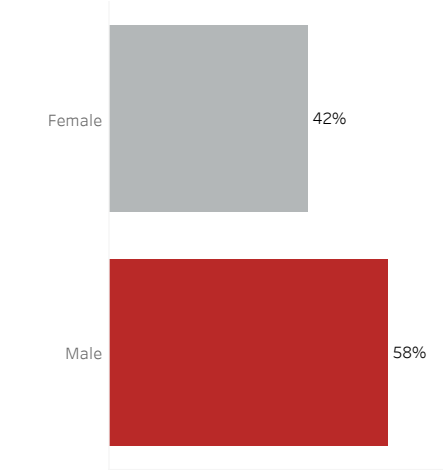

COVID-19 Deaths by Gender