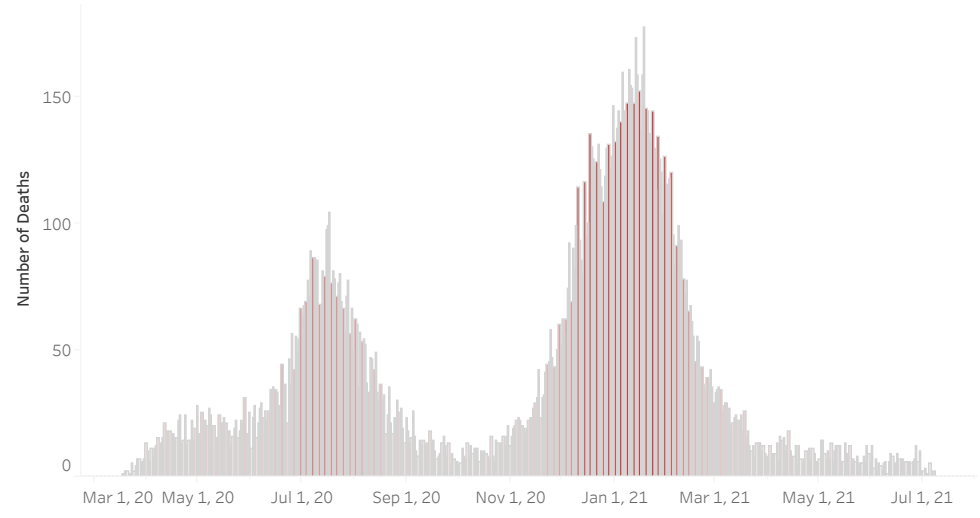

COVID-19 Deaths (total)

18,035

New COVID-19 Deaths Reported Today

2

Hover over the icon to get more information on the data in this dashboard.

COVID-19 Deaths by County

Data will not be shown for counties with fewer than three deaths.

© Mapbox © OSM

COVID-19 Deaths by Date of Death

Recent deaths may not be reported yet. Cases missing the date of death are excluded from the graph above, but are included in all other numbers.

COVID-19 Deaths by Gender