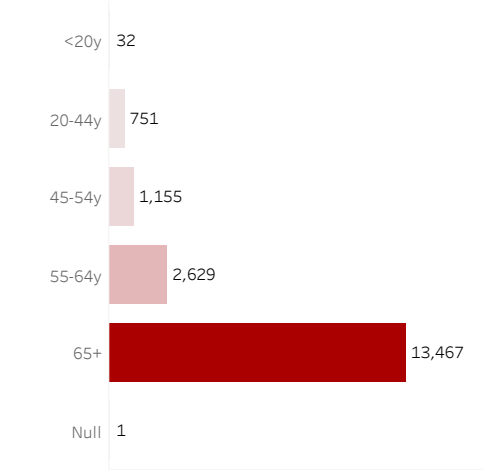

COVID-19 Deaths (total)

18,035

New COVID-19 Deaths Reported Today

2

Hover over the icon to get more information on the data in this dashboard.

COVID-19 Deaths by County

Data will not be shown for counties with fewer than three deaths.

© Mapbox © OSM

COVID-19 Deaths by Date of Death

Recent deaths may not be reported yet. Cases missing the date of death are excluded from the graph above, but are included in all other numbers.

COVID-19 Deaths by Gender

COVID-19 Deaths by Age Group

COVID-19 Deaths by Race/Ethnicity

Date Updated: 7/12/2021